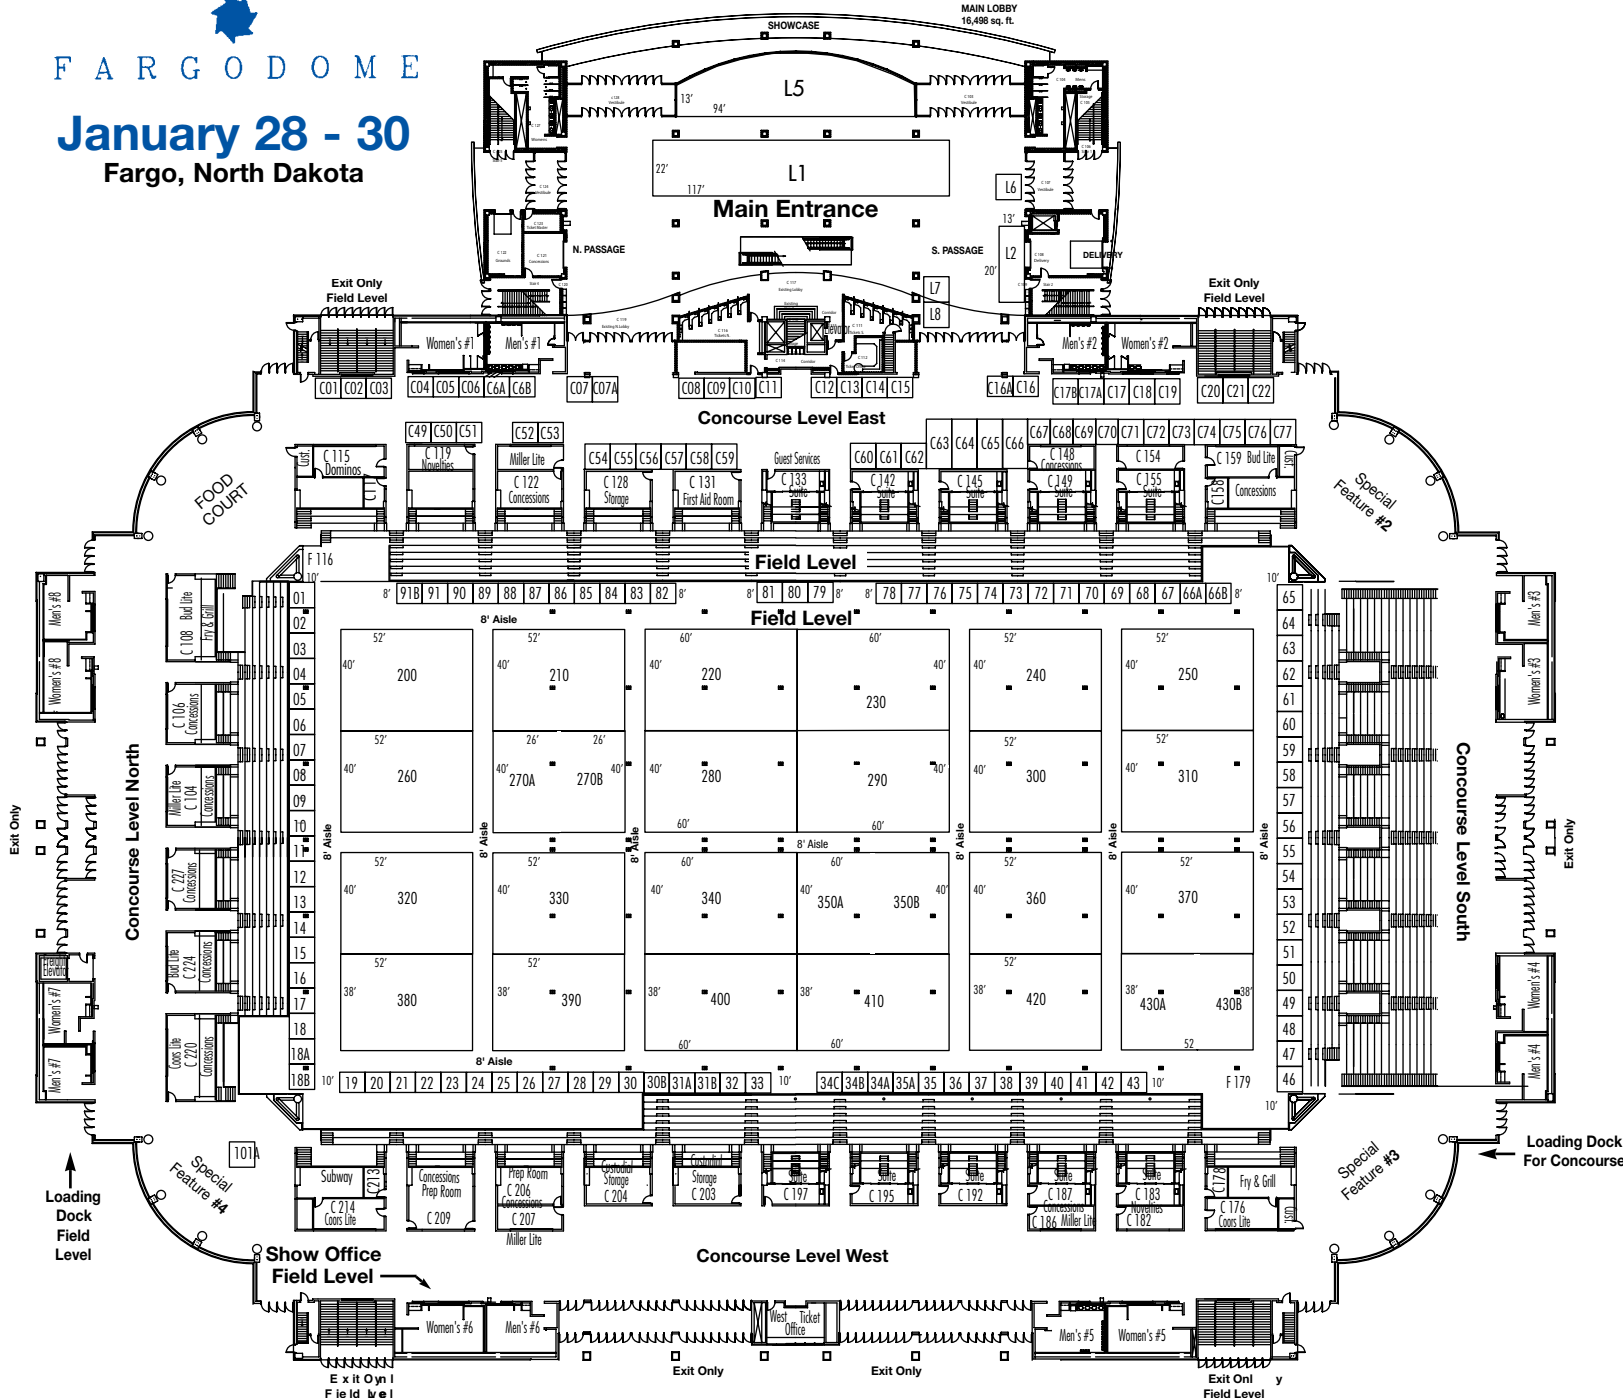

**FIRST CLASS PROMOTION**

This show is backed by a sound and complete advertising and publicity campaign in newspaper, radio, television and billboards to assure a large attendance of customers.

**EXHIBIT BOOTH PRICES**  
8' x 10' ..... \$350.00  
Bulk Rate ..... \$1.80 per square foot