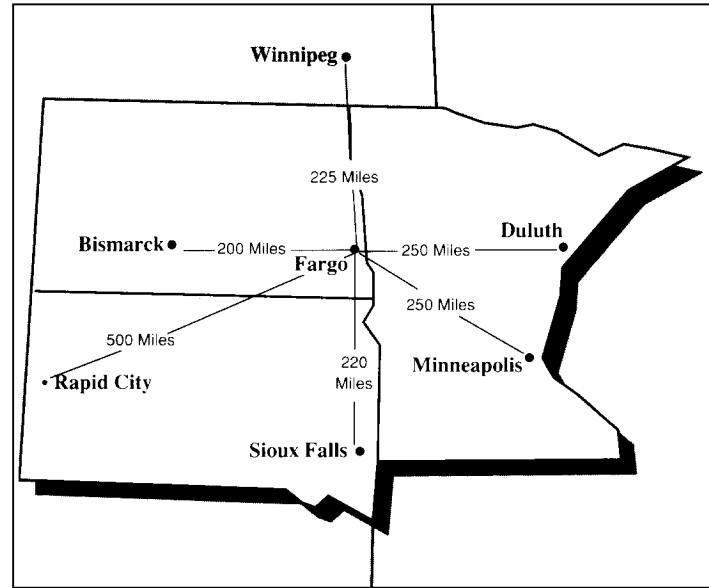

Located less than two miles from Interstate 29, beside North Dakota State University and Hector International Airport, the FARGODOME is easily and conveniently accessible.

The Fargo-Moorhead Standard Metropolitan Statistical Area (SMSA) population in 1990 was 153,000. The population in the Total Survey Area (TSA) exceeds 600,000 people.

The Fargo-Moorhead area boasts in excess of 25,000 college students. Nearly 40,000 college students live in the Total Survey Area (TSA).

The Region has a growing, diversified economy. Major area employers include healthcare, manufacturing, education, government, agriculture and financial institutions.

The Fargo-Moorhead market has over 2,600 hotel rooms.

Fargo is centrally located to other cities in the Upper Midwest region. It is convenient and accessible for transportation operators and for private vehicles. Routing shows and events into the region is easier and more convenient with the addition of the FARGODOME.

Located just five minutes from Hector International Airport and only minutes from the I-29 and I-94 intersection, the FARGODOME provides easy access to events. The FARGODOME boasts 4,000 on-site parking spaces and several additional lots within walking distance.